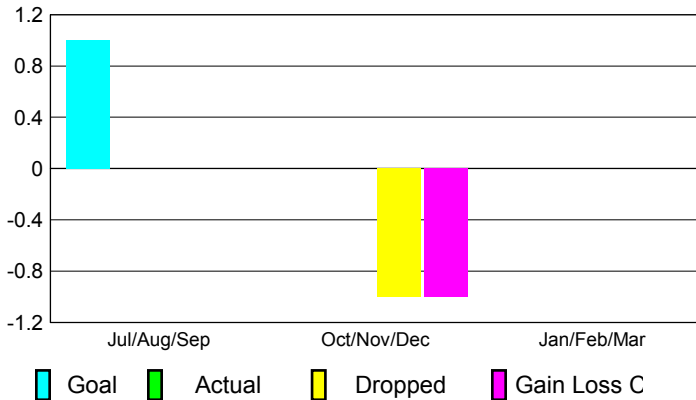

## CLUBS

**Club Results**  
2012-2013

**Clubs**  
2011-2012

Month	New Club Goal	Actual New Clubs	Actual Dropped Clubs	Gain/Loss of Clubs	Gain/Loss of Clubs
Jul/Aug/Sep	1	0	0	0	0
Oct/Nov/Dec	0	0	-1	-1	0
Jan/Feb/Mar	0	0	0	0	0
<b>Totals</b>	<b>1</b>	<b>0</b>	<b>-1</b>	<b>-1</b>	<b>0</b>

### Club Results 2012-2013

Goal, New, Dropped, Gain/Loss

### Comparison of Club Gain/Loss

Current Year Compared to the Previous Year