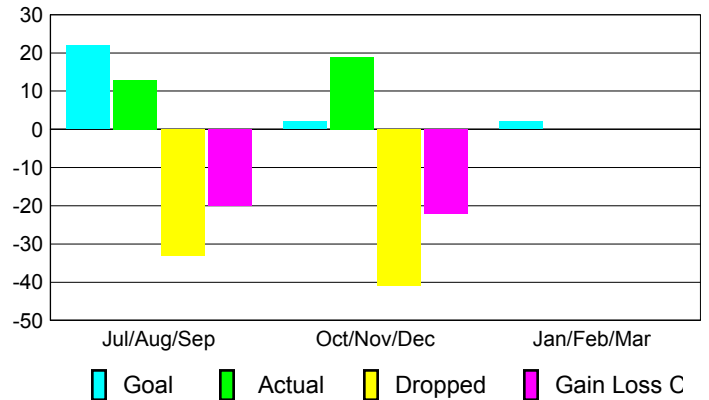

### YTD Status Quo Clubs 2012-2013

Status Quo Clubs Compared to Status Quo Members

## MEMBERSHIP

**Membership Results**  
2012-2013

**Membership**  
2011-2012

Month	Net Memb Goal	Actual New Memb	Actual Dropped Memb	Gain/Loss of Memb	Gain/Loss of Memb
Jul/Aug/Sep	22	13	-33	-20	-14
Oct/Nov/Dec	2	19	-41	-22	-13
Jan/Feb/Mar	2	0	0	0	2
<b>Totals</b>	<b>26</b>	<b>32</b>	<b>-74</b>	<b>-42</b>	<b>-25</b>

### Membership Results 2012-2013

Goal, New, Dropped, Gain/Loss

### Comparison of Membership Gain/Loss

Current Year Compared to the Previous Year